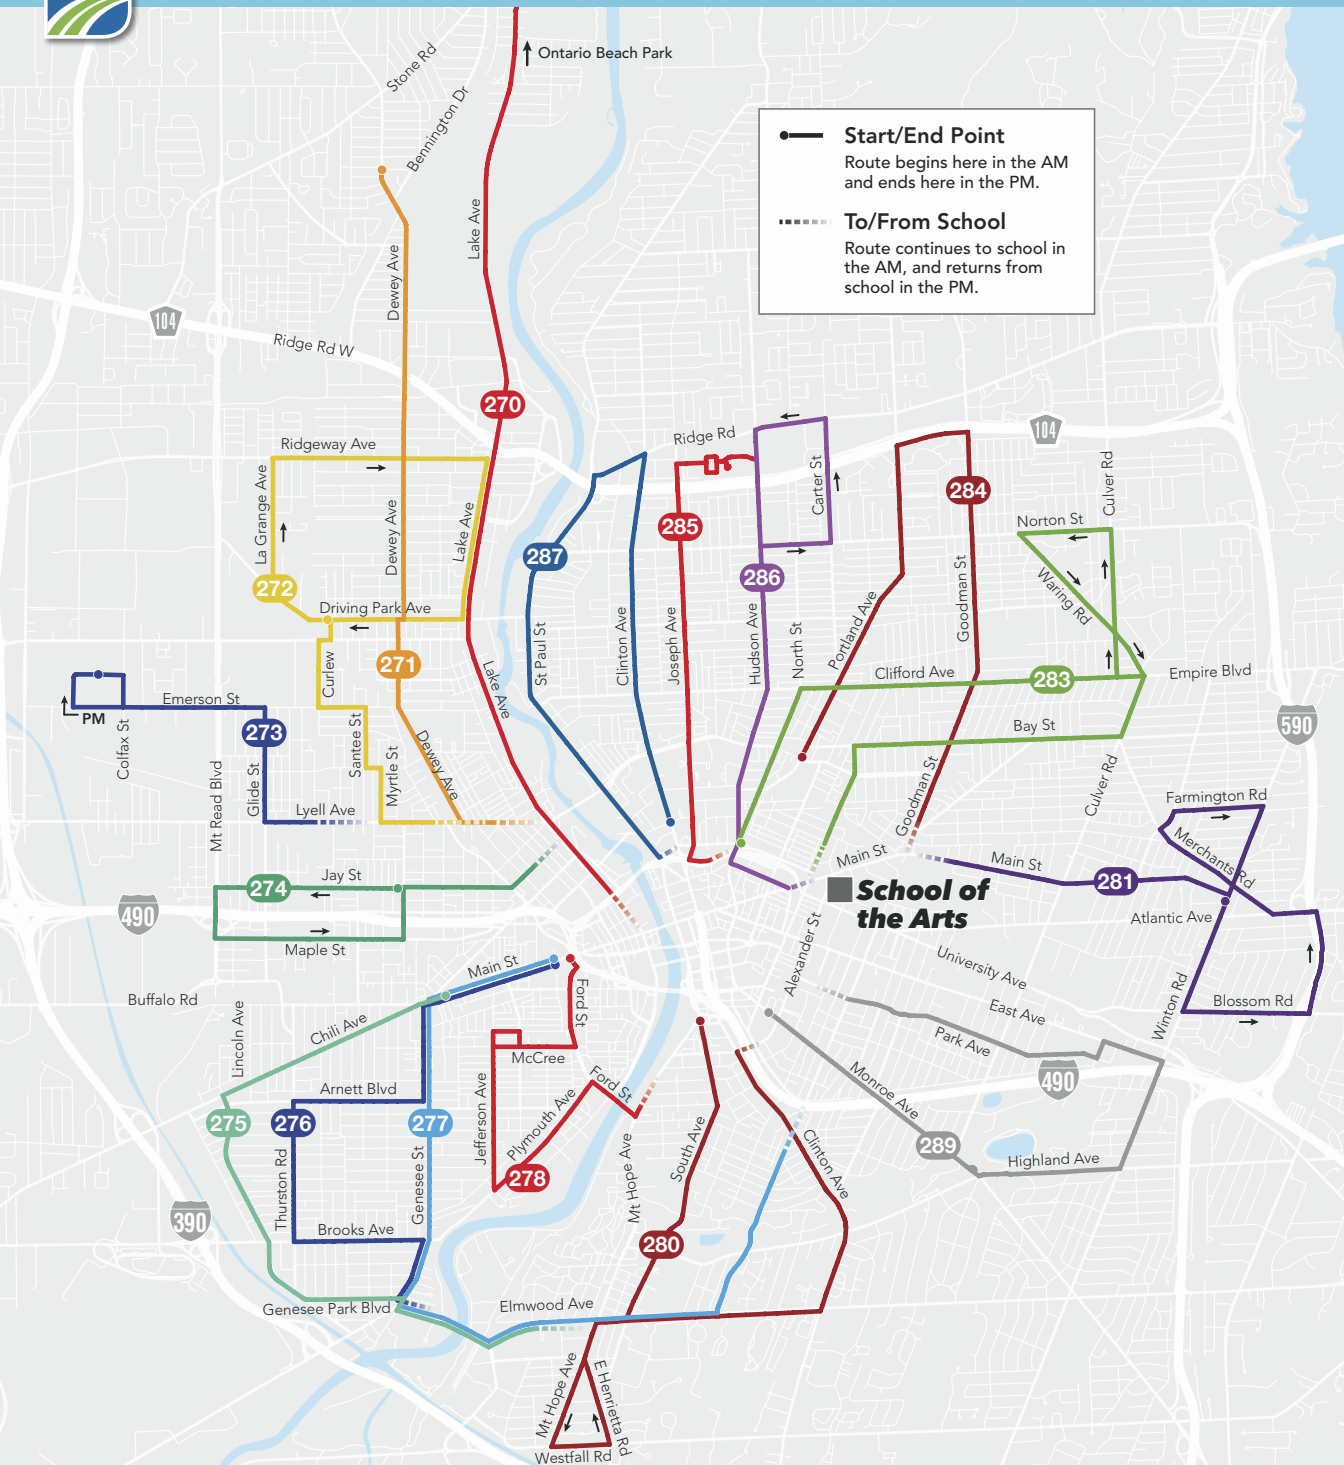

Route 286 School of the Arts/Hudson		
	AM	PM
Norton & North	6:48	*1:10
Carter & Rt 104	6:52	*1:13
Hudson & Norton	6:59	*1:20
Hudson & Avenue D	7:02	1:06
Hudson & North	7:07	1:00
School of the Arts	7:15	12:55

Route 277 School of the Arts/Genesee

Route 278 School of the Arts/
Mayor's Heights-Plymouth

Route 280 School of the Arts/Highland-Strong

Route 281 School of the Arts/N Winton Village

Route 283 School of the Arts/
N Marketview-Northland

How to Use RTS Neighborhood Direct Service

1. Using the map, find the number of the route closest to your home.
2. Look up your route's timetable on this page or the next. This will tell you when your bus will arrive.
3. The times listed are the ones that the bus will arrive at that route's major locations. You may board at those stops or any RTS stop along the route.
4. Be sure to be at your bus stop at least 5 minutes early! Look at the lighted sign on the front of the bus to make sure it matches your route.
5. If you are an RCSD student, please show your RCSD ID to the Bus Operator when boarding. Then tap it on the right side of the oblong reader, listen for the beep, and take a seat.
6. After school, board the bus that shows your route's number. RCSD students, be sure to show your RCSD ID to the Bus Operator and to tap it on the reader.

	AM	PM
Jay & Whitney	6:40	*1:07
Mt. Read & Jay	6:49	*1:17
Maple & Syke	6:57	*1:25
Jay & Verona	7:02	1:03
School of the Arts	7:15	12:55

* This part of the PM route is not in the order shown by the arrow.